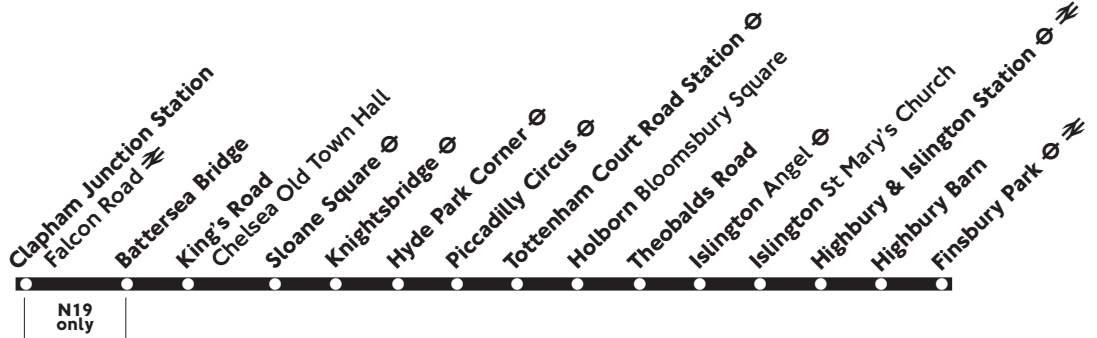

Every night

Battersea - Piccadilly Circus - Finsbury Park

Monday - Friday

Battersea Bridge South Side	0530	0540		0949		1608		1830		2004		0020
Sloane Square Sloane Street	0538	0548		1003		1622		1844		2018		0029
Hyde Park Corner	0544	0554	Then	1014	Then	1635	Then	1857	Then	2027	Then	0035
Piccadilly Circus	0550	0600	about	1021	about	1644	about	1906	about	2036	about	0041
Tottenham Court Road Station	0556	0606	every	1028	every	1653	every	1914	every	2044	every	0047
Holborn Theobalds Road	0559	0609	5-6	1032	7-8	1658	6-7	1918	8	2047	10	0050
Islington Angel	0607	0617	minutes	1043	minutes	1710	minutes	1928	minutes	2056	minutes	0058
Highbury & Islington Station	0611	0621	until	1049	until	1718	until	1935	until	2101	until	0102
Highbury Barn Tavern	0615	0625		1056		1725		1942		2106		0106
Finsbury Park Station	0619	0629		1102		1731		1947		2111		0110

Saturday (also Good Friday)

Battersea Bridge South Side	0530		0618		0748		1834		0020
Sloane Square Sloane Street	0538		0626		0756		1851		0029
Hyde Park Corner	0544	Then	0632	Then	0802	Then	1903	Then	0035
Piccadilly Circus	0550	about	0638	about	0808	about	1912	about	0041
Tottenham Court Road Station	0556	every	0644	every	0814	every	1920	every	0047
Holborn Theobalds Road	0559	12	0647	10	0817	7-8	1923	10	0050
Islington Angel	0607	minutes	0655	minutes	0825	minutes	1932	minutes	0058
Highbury & Islington Station	0611	until	0659	until	0829	until	1939	until	0102
Highbury Barn Tavern	0615		0703		0833		1946		0106
Finsbury Park Station	0619		0707		0837		1951		0110