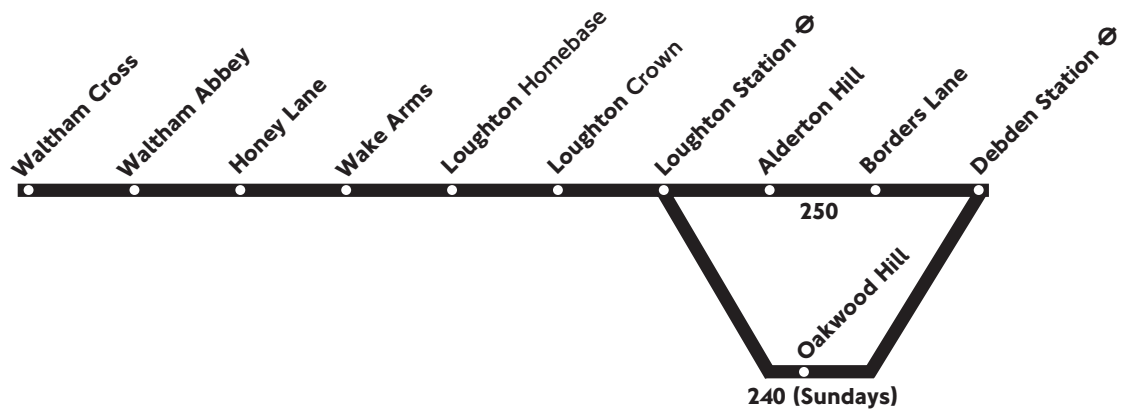

240

Sundays

250

Daily

Waltham Cross - Loughton - Oakwood Hill - Debden (240)
Waltham Cross - Loughton - Borders Lane - Debden (250)

Includes Sunday journey on route 251 between Waltham Cross and Debden via Uphire, Loughton and Borders Lane.

	ECC	ECC	ECC	ECC	ECC	
Waltham Cross Bus Station	1835	1905	2005	2108	2208	2308
Waltham Abbey Quaker Lane	1840	1910	2010	2113	2213	2313
Waltham Abbey Honey Lane/Shernbroke Road	1846	1916	2016	2119	2219	2319
Wake Arms Old Orleans	1852	1921	2021	2124	2224	2324
Loughton Homebase	1855	1924	2024	2127	2227	2327
Loughton Station	1900	1929	2029	2132	2232	2332
Borders Lane Epping Forest College	1903	---	---	---	---	2335
Debden Broadway	1905	---	---	---	---	2337