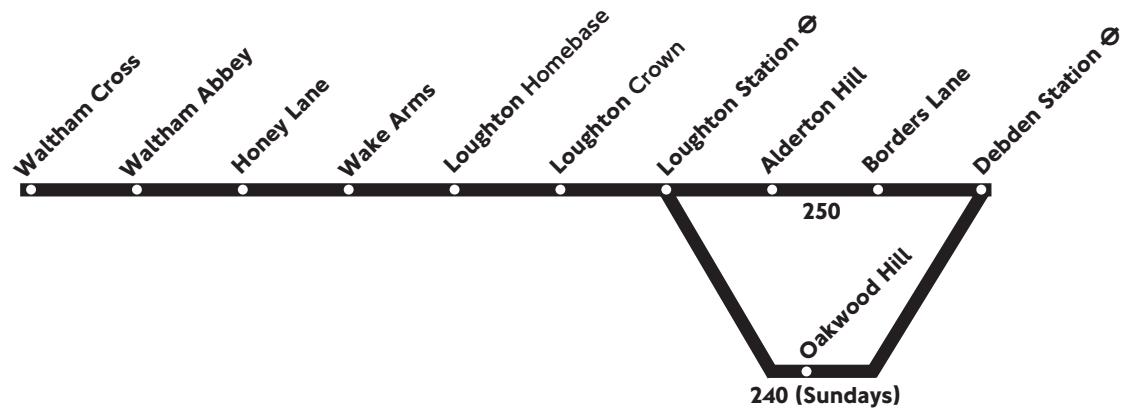

240

Sundays

250

Daily

Waltham Cross - Loughton - Oakwood Hill - Debden (240) Waltham Cross - Loughton - Borders Lane - Debden (250)

Includes Sunday journey on route 251 between Waltham Cross and Debden via Uphire, Loughton and Borders Lane.