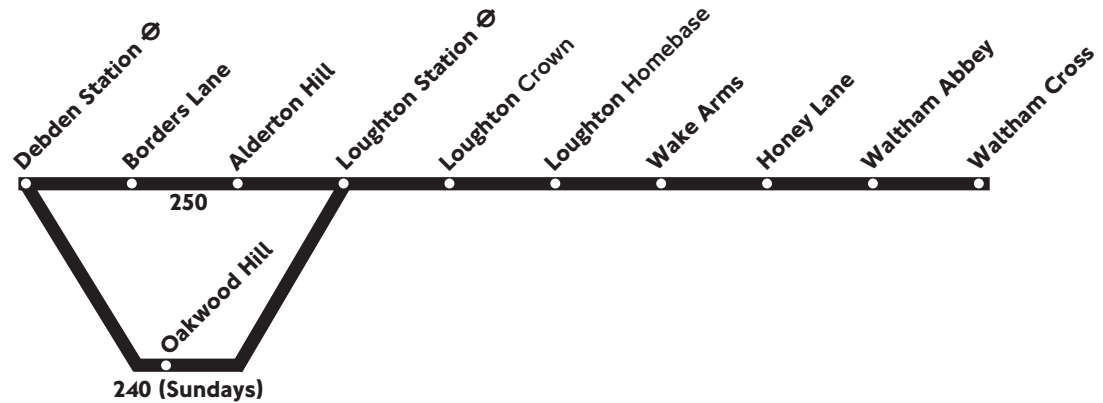

240

Sundays

250

Daily

Debden - Oakwood Hill - Loughton - Waltham Cross (240) Debden - Borders Lane - Loughton - Waltham Cross (250)

Includes Sunday journey on route 251 between Debden and Waltham Cross via Borders Lane, Loughton and Uphshire.

240

Sundays

250

Daily

Waltham Cross - Loughton - Oakwood Hill - Debden (240) Waltham Cross - Loughton - Borders Lane - Debden (250)

Includes Sunday journey on route 251 between Waltham Cross and Debden via Uphire, Loughton and Borders Lane.