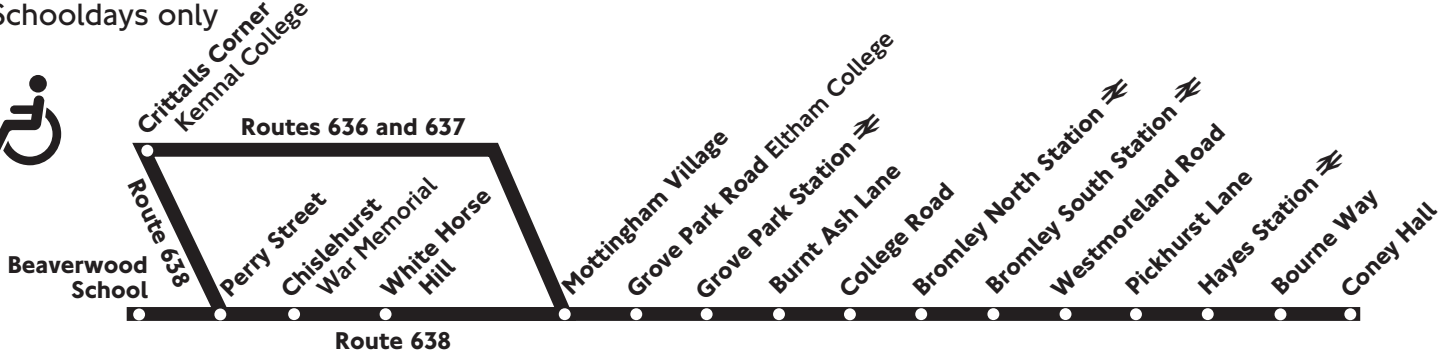

### Monday - Friday Schooldays only

<b>Coney Hall</b> <i>Addington Road</i>	---	---	---	---	---	<b>0727</b>	---
<b>Hayes Station</b> ⇌	---	---	---	---	---	<b>0732</b>	---
<b>Westmoreland Road</b> <i>Pickhurst Lane</i>	---	---	---	---	---	<b>0739</b>	---
<b>Bromley South Station</b> ⇌	<b>0727</b>	<b>0730</b>	<b>0733</b>	<b>0737</b>	<b>0741</b>	<b>0745</b>	<b>1605</b>
<b>Bromley</b> <i>West Street</i>	<b>0732</b>	<b>0735</b>	<b>0738</b>	<b>0742</b>	<b>0746</b>	<b>0750</b>	<b>1610</b>
<b>Grove Park Station</b> ⇌	<b>0742</b>	<b>0745</b>	<b>0748</b>	<b>0752</b>	<b>0756</b>	<b>0800</b>	<b>1620</b>
<b>Grove Park Road</b> <i>Eltham College</i>	<b>0748</b>	<b>0751</b>	<b>0754</b>	<b>0758</b>	<b>0802</b>	<b>0806</b>	---
<b>Chislehurst</b> <i>War Memorial</i>	<b>0802</b>	<b>0805</b>	<b>0808</b>	<b>0812</b>	<b>0816</b>	<b>0820</b>	---
<b>Sidcup</b> <i>Queen Mary's Hospital *</i>	<b>0810</b>	<b>0813</b>	<b>0816</b>	<b>0820</b>	<b>0824</b>	<b>0828</b>	---
<b>Crittalls Corner</b> <i>Kemnal College</i>	<b>0814</b>	<b>0817</b>	<b>0820</b>	<b>0824</b>	<b>0828</b>	<b>0832</b>	---

## Sidcup - Bromley - Coney Hall

Including routes

### 636·637

Monday to Friday

Schooldays only

Routes 636 and 637 run on Schooldays only from Kemnal College to Bromley South Station.

Route 636 runs non-stop from Kemnal College to William Barefoot Drive (serves all stops in William Barefoot Drive).