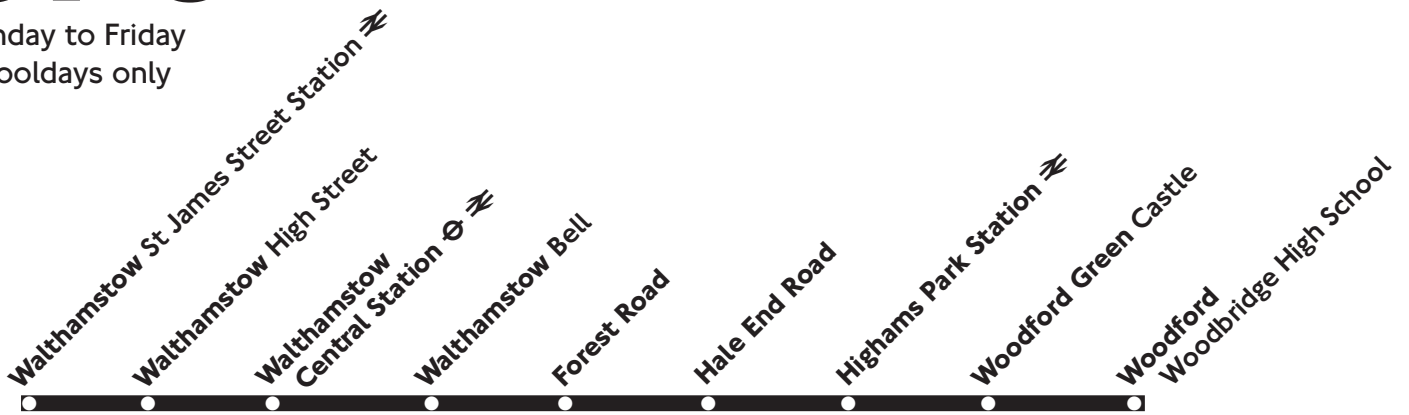

675

Walthamstow - Highams Park - Woodbridge High School

Monday to Friday
Schooldays only

Monday - Friday

Schooldays only

Walthamstow *St James Street Station* ➤ **0745**

Walthamstow Central Station ⊕ ➤ **0751**

Walthamstow *Bell* **0755**

Highams Park Station ➤ **0804**

Woodford Green *Castle* **0813**

Woodford *Woodbridge High School* **0820**

No service on other days, or school or Public Holidays

Route 275 runs daily between Walthamstow and Barkingside *Tesco* via Woodford.

No service on other days, or school or Public Holidays

Route 275 runs daily between Barkingside *Tesco* and Walthamstow via Woodford.