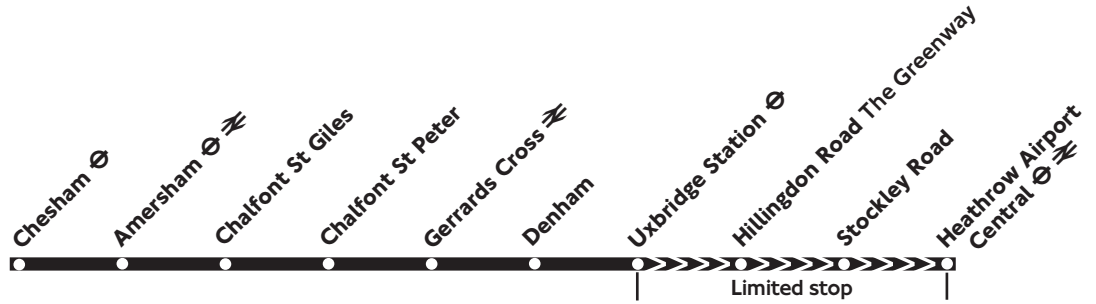

A30

Chesham - Chalfont St Giles - Heathrow Airport

Mondays to Saturdays
except late evenings

TfL Bus Passes, Travelcards, Saver Tickets and Oyster pay as you go are NOT accepted on this service.

Cash fares may differ from those charged on other local bus services.

Monday - Friday

Chesham Broadway	0600	0700	0820	0930	1035	1125		1425	1525	1630	1750
Amersham Station	0608	0708	0832	0938	1043	1133		1433	1533	1638	1800
Stanley Hill Schools	0611	0712	0840	0942	1045	1137		1437	1540	1643	1804
Chalfont St Giles London Road	0616	0720	0848	0948	1051	1143	Then	1443	1546	1649	1811
Chalfont St Peter Market Place	0621	0724	0853	0953	1056	1149	every	1449	1551	1654	1816
Chalfont St Peter Glebe Road	0623	0726	0856	0956	1058	1151	60	1451	1554	1656	1818
Gerrards Cross Station	0628	0734	0902	1003	1105	1158	minutes	1458	1602	1703	1826
Gerrards Cross French Horn	0630	0736	0905	1006	1107	1201	until	1501	1606	1706	1829
Denham Springbridge Nurseries	0635	0743	0912	1011	1113	1206		1506	1612	1712	1835
Uxbridge Station	0640	0748	0920	1017	1119	1213		1513	1618	1718	1842
Heathrow Airport Central Bus Station	0657	0808	0940	1035	1135	1230		1530	1640	1740	1900

Saturday

Chesham Broadway	0700	0815	0925	1025		1525	1625	1740		
Amersham Station	0708	0825	0933	1033		1533	1633	1743		
Stanley Hill Schools	0710	0827	0935	1035		1535	1635	1745		
Chalfont St Giles London Road	0715	0832	0941	1041	Then	1541	1641	1751		
Chalfont St Peter Market Place	0719	0837	0946	1046	every	1546	1646	1756		
Chalfont St Peter Glebe Road	0721	0839	0948	1048	60	1548	1648	1758		
Gerrards Cross Station	0726	0846	0955	1055	minutes	1555	1655	1805		
Gerrards Cross French Horn	0728	0848	0957	1057	until	1557	1657	1807		
Denham Springbridge Nurseries	0734	0853	1003	1103		1603	1703	1813		
Uxbridge Station	0740	0858	1008	1108		1608	1708	1818		
Heathrow Airport Central Bus Station	0800	0918	1028	1130		1630	1735	---		

No service on Sunday or Public Holidays

Operated by Carousel Buses (01494 533436)

25.7.11_TA30/2