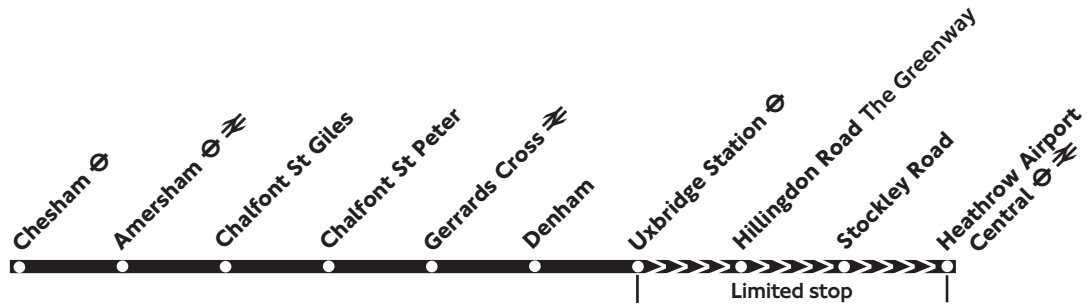

No service Sunday or Public Holidays

Operated by Carousel Buses (01494 533436) 15.5.10_TA30/1

A30

Chesham - Chalfont St Giles - Heathrow Airport

Mondays to Saturdays
except late evenings

TfL Bus Passes, Travelcards, Saver Tickets and Oyster Cards are NOT accepted on this service.