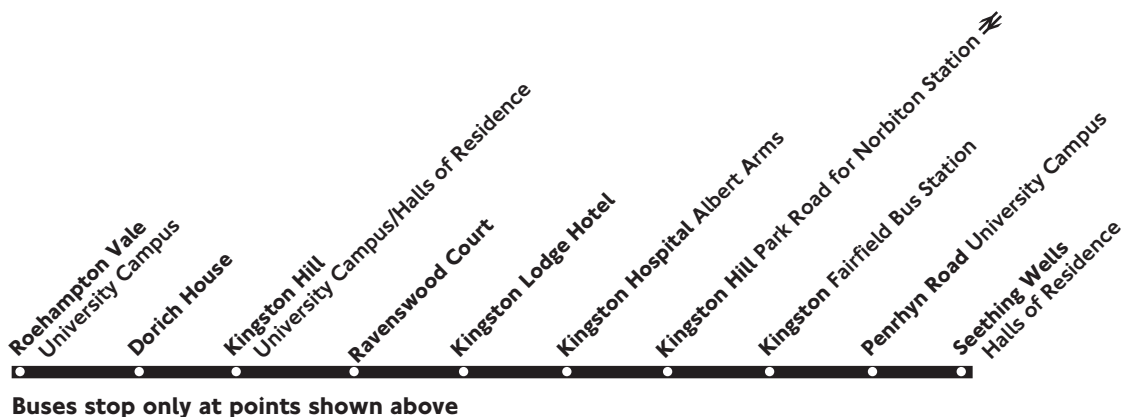

Seething Wells - Kingston - Roehampton Vale (Kingston University inter-site service)

Mondays to Fridays

Buses stop only at points shown above

Monday - Friday (23 June until 22 August 2014)

Seething Wells Halls of Residence	0745	0840	0930	1025	1110	1155	1310
Penrhyn Road County Hall bus stop	0750	0845	0935	1030	1115	1200	1315
Kingston Cromwell Road Bus Station (stop A2) ⇌	0756	0851	0941	1036	1121	1206	1321
Kingston Hill University Campus	0810	0900	0950	1045	1130	1215	1330
Roehampton Vale University Campus	0815	0905	0955	1050	1135	1220	1335
Seething Wells Halls of Residence	1425	1510	1605	1650	1735		
Penrhyn Road County Hall bus stop	1430	1515	1610	1655	1740		
Kingston Cromwell Road Bus Station (stop A2) ⇌	1436	1521	1616	1701	1746		
Kingston Hill University Campus	1445	1530	1625	1710	1755		
Roehampton Vale University Campus	1450	1535	1630	1715	1800		

No service on Saturday and Sunday

Operated by Tellings Golden Miller (01784 425608) for Kingston University

23.6.14_TKU1(Summer)/1

Post in stops 1917, 19545, 19550,
1915, 19547, BP2731, BP1084

Roehampton Vale - Kingston - Seething Wells (Kingston University inter-site service)

Mondays to Fridays

Monday - Friday (23 June until 22 August 2014)

Roehampton Vale University Campus	0815	0905	0955	1050	1135	1220	---
Kingston Hill University Campus	0820	0910	1000	1055	1140	1225	1255
Kingston Fairfield Bus Station	0831	0921	1007	1102	1147	---	1302
Penrhyn Road University bus stop	0835	0925	1010	1105	1150	---	1305
Seething Wells Halls of Residence	0840	0930	1015	1110	1155	---	1310
Roehampton Vale University Campus	1335	---	1450	1535	1630	1715	1800
Kingston Hill University Campus	1340	1410	1455	1540	1635	1720	1805
Kingston Fairfield Bus Station	---	1417	1502	1547	1642	1727	1812
Penrhyn Road University bus stop	---	1420	1505	1550	1645	1730	1815
Seething Wells Halls of Residence	---	1425	1510	1555	1650	1735	1820