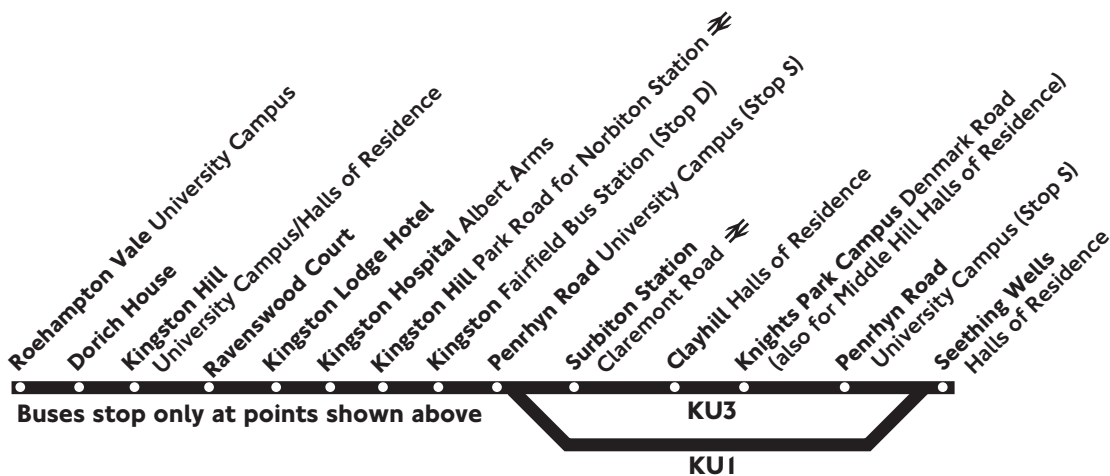

KU1

Mondays to Fridays
during University terms

KU3

Mondays to Saturdays
during University terms

Roehampton Vale - Kingston - Seething Wells (Kingston University inter-site services)

Monday - Friday (21 September to 18 December 2015)

Roehampton Vale University Campus	1005			1635	1645	1655	1705	1705	1725	1735	1745	1755	1805
Kingston Hill University Campus	1010	Then every		1640	1650	1700	1710	1720	1730	1740	1750	1800	1810
Kingston Fairfield Bus Station (Stop D)	1021	15 minutes		1651	1706	1716	1726	1736	1746	1751	1801	1811	1821
Penrhyn Road County Hall (Stop S)	1025	until		1655	1710	1720	1730	1740	1750	1755	1805	1815	1825
Seething Wells Halls of Residence	1030			1700	1715	1725	1735	1745	1755	1800	1810	1820	1830

Saturday (26 September to 12 December 2015)

	KU3	KU3	KU3	KU3	KU3		KU3
Roehampton Vale University Campus	0920	1020	1120	1220	1420		1820
Kingston Hill University Campus	0925	1025	1125	1225	1425		1825
Kingston Fairfield Bus Station (Stop D)	0932	1032	1132	1232	1432	Then every	1832
Penrhyn Road University Campus (Stop S)	0935	1035	1135	1235	1435	60	1835
Surbiton Station Claremont Road	0937	1037	1137	1237	1437	minutes	1837
Clayhill Halls of Residence	0944	1044	1144	1244	1444	until	1844
Knights Park Denmark Road Roundabout	0948	1048	1148	1248	1448		1848
Penrhyn Road County Hall (Stop S)	0950	1050	1150	1250	1450		1850
Seething Wells Halls of Residence	0955	1055	1155	1255	1455		1855