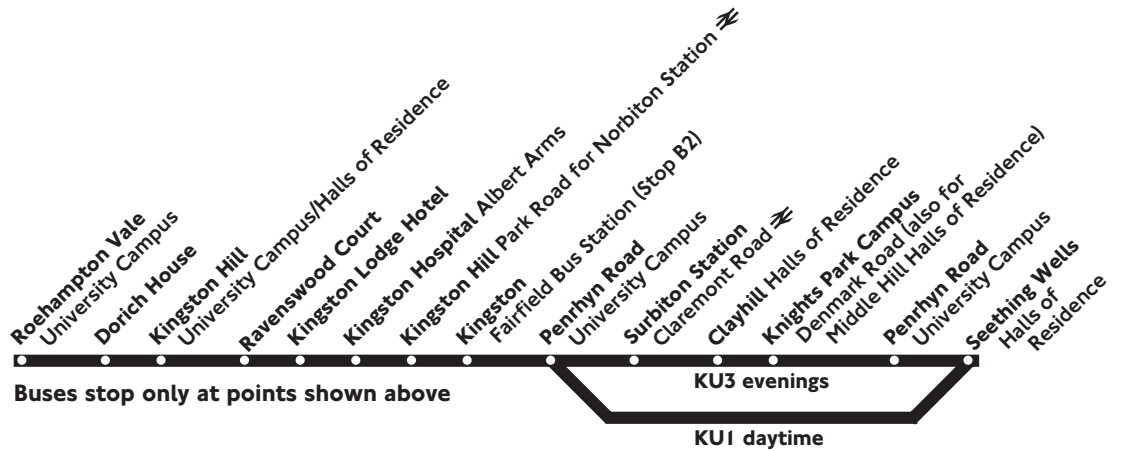

KU1

Seething Wells - Kingston - Roehampton Vale (Kingston University inter-site services)

Mondays to Fridays
except evenings during
University terms

KU3

Monday to Friday
evenings during
University terms

Buses stop only at points shown above

KU1

Roehampton Vale - Kingston - Seething Wells (KU1) Roehampton Vale - Surbiton - Seething Wells (KU3) (Kingston University inter-site services)

Mondays to Fridays
except evenings during
University terms

KU3

Monday to Friday
evenings during
University terms

Monday - Friday (3 January to 30 March and 16 April to 6 July 2012)

Roehampton Vale University Campus	---	0815	0845	0855	0915	0935	0950		1530	1550	1610	1630	1650
Kingston Hill University Campus	0800	0820	0850	0900	0920	0940	0955	Then every	1535	1555	1615	1635	1655
Kingston Fairfield Bus Station	0811	0831	0902	0912	0931	0951	1006	20 minutes	1546	1611	1626	1646	1711
Penrhyn Road University bus stop	0815	0835	0905	0915	0935	0955	1010	until	1550	1615	1630	1650	1715
Seething Wells Halls of Residence	0820	0840	0910	0920	0940	1000	1015		1555	1620	1635	1655	1720
					KU3		KU3	KU3	KU3	KU3	KU3	KU3	KU3
Roehampton Vale University Campus	1710	1730	1750	---	1815	1830	1855	2010	2120	---	---		
Kingston Hill University Campus	1715	1735	1755	---	1820	1835	1905	2020	2130	2220	2315		
Kingston Fairfield Bus Station	1731	1746	1806	---	1827	1842	1912	2027	2137	2227	2322		
Penrhyn Road University bus stop	↓	↓	↓	---	↓	↓	1915	2030	2140	2230	2325		
Surbiton Station Claremont Rd	↓	↓	↓	---	↓	↓	1917	2032	2142	2232	2327		
Clayhill Halls of Residence				1812			1929	2044	2150	2240	2335		
Knights Park Denmark Road				1818			1933	2048	2154	2244	2339		
Penrhyn Road University bus stop	1735	1750	1810	1820	1830	1845	1935	2050	2156	2246	2341		
Seething Wells Halls of Residence	1740	1755	1815	1825	1835	1850	1940	2055	2201	2251	2346		