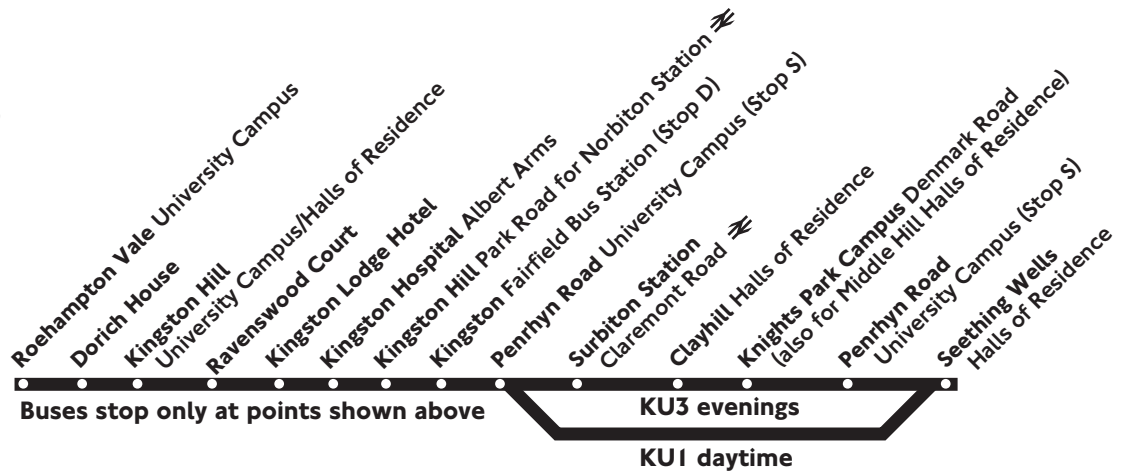

KU1

Roehampton Vale - Kingston - Seething Wells (KU1)
Roehampton Vale - Surbiton - Seething Wells (KU3)
(Kingston University inter-site services)

KU3

Mondays to Fridays
 during University terms

Monday - Friday (5 January to 2 April and 20 April to 20 June 2015)

Roehampton Vale University Campus	0800	0815	0825	0855	0910	0915	0950
Kingston Hill University Campus	0805	0820	0830	0900	0915	0920	0955
Kingston Fairfield Bus Station (Stop D)	0816	0831	0841	0912	0921	0931	1006
Penrhyn Road University Campus (Stop S)	0820	0835	0845	0915	0925	0935	1010
Seething Wells Halls of Residence	0825	0840	0850	0920	0930	0940	1015
Roehampton Vale University Campus	1000			1620	1635	1710	1720
Kingston Hill University Campus	1005	<i>Then every</i>		1625	1640	1715	1725
Kingston Fairfield Bus Station (Stop D)	1016	<i>20 minutes</i>		1636	1651	1731	1736
Penrhyn Road University Campus (Stop S)	1020	<i>until</i>		1640	1655	1735	1740
Seething Wells Halls of Residence	1025			1645	1700	1740	1745
Roehampton Vale University Campus	1731	1815	1820	1831			
Kingston Hill University Campus	1736	1820	1825	1836			
Kingston Fairfield Bus Station (Stop D)	1747	1827	1832	1843			
Penrhyn Road University Campus (Stop S)	1801	1830	1835	1847			
Seething Wells Halls of Residence	1806	1835	1840	1852			
	KU3	KU3	KU3	KU3	KU3		
Roehampton Vale University Campus	---	1925	2035	2140	---		
Kingston Hill University Campus	---	1935	2045	2150	2240		
Kingston Fairfield Bus Station (Stop D)	---	1942	2052	2157	2247		
Penrhyn Road University Campus (Stop S)	---	1945	2055	2200	2250		
Surbiton Station Claremont Road ⇌	---	1947	2057	2202	2252		
Clayhill Halls of Residence	<i>arrive</i>	---	1951	2101	2206	2256	
	<i>depart</i>	1839	2000	2105	2210	2300	
Knights Park Denmark Road Roundabout	1846	2004	2109	2214	2304		
Penrhyn Road University Campus (Stop S)	1849	2006	2111	2216	2306		
Seething Wells Halls of Residence	1854	2011	2116	2221	2351		