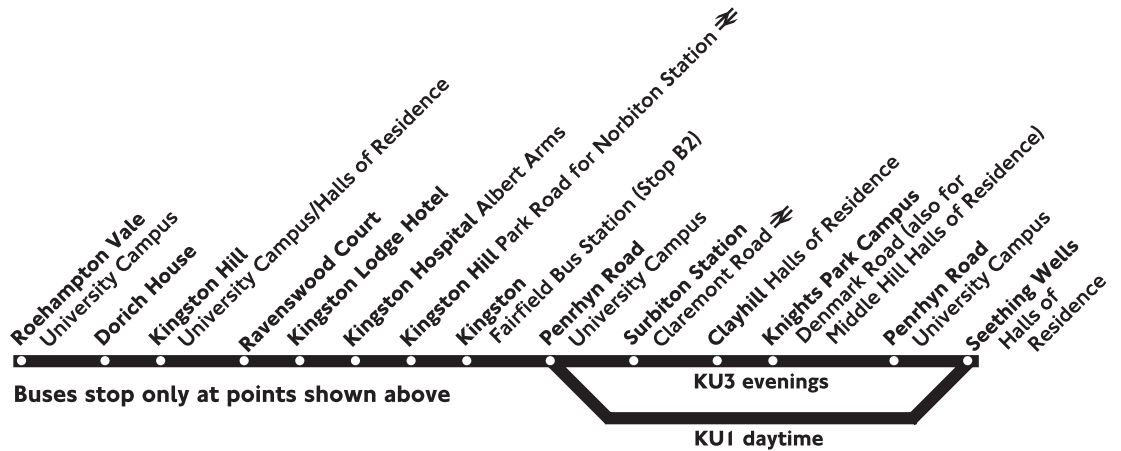

KU1

Seething Wells - Kingston - Roehampton Vale (Kingston University inter-site services)

Mondays to Fridays
except evenings during
University terms

KU3

Monday to Friday
evenings during
University terms

Buses stop only at points shown above

KU1

Roehampton Vale - Kingston - Seething Wells (KU1) Roehampton Vale - Surbiton - Seething Wells (KU3) (Kingston University inter-site services)

Mondays to Fridays
except evenings during
University terms

KU3

Monday to Friday
evenings during
University terms

Monday - Friday (19 September - 16 December 2011)

Roehampton Vale University Campus	---	0815	0830	0845	0855	0915	0925	0935			1535	1550	1605	1620
Kingston Hill University Campus	0800	0820	0835	0850	0900	0920	0930	0940	Then every		1540	1555	1610	1625
Kingston Fairfield Bus Station	0811	0831	0846	0902	0912	0931	0941	0951	15 minutes		1551	1611	1626	1636
Penrhyn Road University bus stop	0815	0835	0850	0905	0915	0935	0945	0955	until		1555	1615	1630	1640
Seething Wells Halls of Residence	0820	0840	0855	0910	0920	0940	0950	1000			1600	1620	1635	1645

							KU3				KU3	KU3	KU3	KU3	KU3
Roehampton Vale University Campus	1635	1650	1705	1720	1735	1750	---	1815	1830	1855	2010	2120	---	---	
Kingston Hill University Campus	1640	1655	1710	1725	1740	1755	---	1820	1835	1905	2020	2130	2220	2315	
Kingston Fairfield Bus Station	1651	1711	1726	1736	1751	1806	---	1827	1842	1912	2027	2137	2227	2322	
Penrhyn Road University bus stop										1915	2030	2140	2230	2325	
Surbiton Station Claremont Rd										1917	2032	2142	2232	2327	
Clayhill Halls of Residence								1812		1929	2044	2150	2240	2335	
Knights Park Denmark Road								1818		1933	2048	2154	2244	2339	
Penrhyn Road University bus stop	1655	1715	1730	1740	1755	1810	1820	1830	1845	1935	2050	2156	2246	2341	
Seething Wells Halls of Residence	1700	1720	1735	1745	1800	1815	1825	1835	1850	1940	2055	2201	2251	2346	