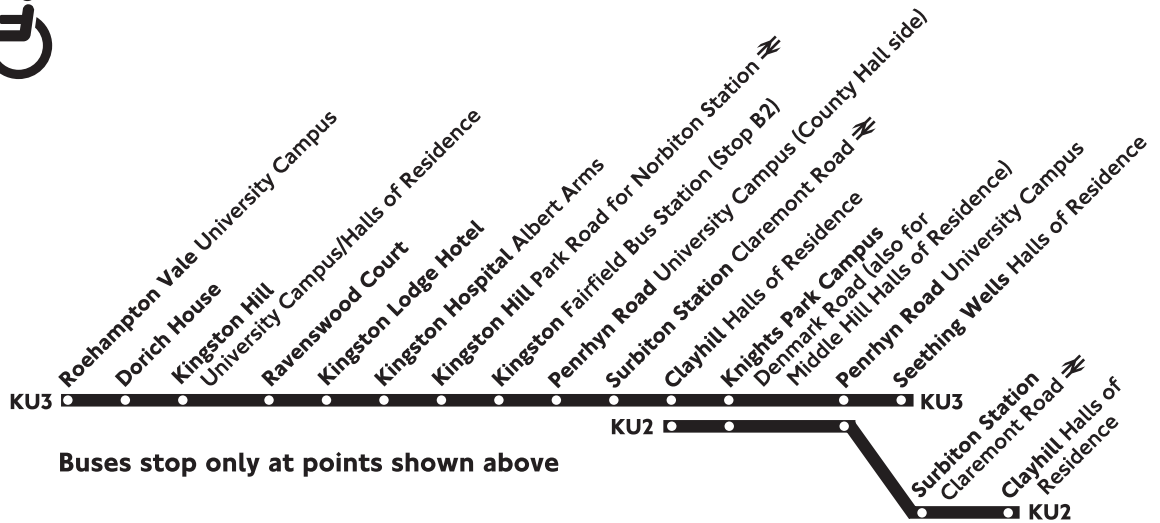

KU2

Clayhill - Kingston University - Clayhill (circular) (KU2)
 Roehampton Vale - Surbiton - Seething Wells (KU3)
 (Kingston University inter-site feeder services)

Monday to Friday
 afternoons during
 University terms

KU3

Monday to Friday
 evenings during
 University terms

Monday - Friday (for dates of operation see below)

	KU2	KU2	KU2	KU2	KU2	KU2	KU2	KU2	KU2	KU2	KU2
Clayhill Halls of Residence	1412	1432	1452	1512	1532	1554	1616	1638	1701	1724	1747
Knights Park Denmark Road	1418	1438	1458	1518	1539	1601	1623	1645	1708	1731	1754
Penrhyn Road County Hall stop	1420	1440	1500	1520	1542	1604	1626	1648	1711	1734	1757
Surbiton Station Claremont Road	1422	1442	1502	1522	1545	1607	1629	1651	1714	1737	1800
Clayhill Halls of Residence	1428	1448	1508	1528	1551	1613	1635	1658	1721	1744	1807

Routes KU2 and KU3 run on Mondays to Fridays between the following dates:

19 September and 16 December 2011 inclusive - KU2 and KU3

3 January and 30 March 2011 inclusive - KU2 and KU3

then 16 April and 22 June 2012 inclusive - KU2

Route KU2 runs on Mondays to Fridays between the following dates:

- 19 September and 16 December 2011 inclusive,
- 3 January and 30 March 2012 inclusive,
- then 16 April and 22 June 2012 inclusive

Post in stops
27379, BP2731