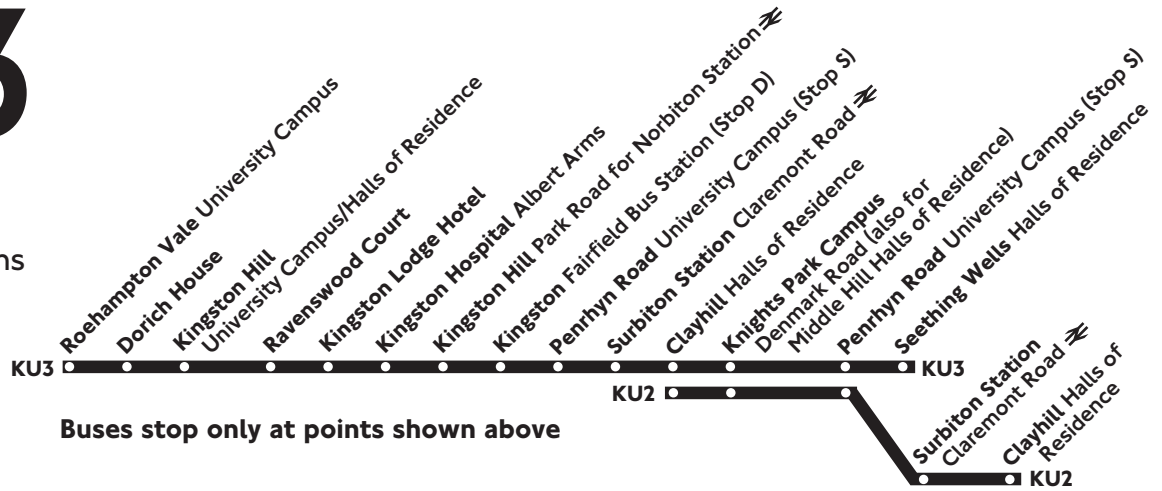

KU2

Clayhill - Kingston University - Clayhill (circular) (KU2)
 Roehampton Vale - Surbiton - Seething Wells (KU3)
 (Kingston University inter-site feeder services)

KU3

Mondays to Fridays
 during University terms

Monday - Friday (for dates of operation see below)

Clayhill Halls of Residence	1412	1432	1452	1512	1532	1551	1610	1629	1654	1714	1734	1754	1819
Knights Park Denmark Road Roundabout	1418	1438	1458	1518	1539	1558	1617	1636	1701	1721	1741	1801	1826
Penrhyn Road University Campus (Stop S)	1420	1440	1500	1520	1542	1601	1620	1639	1704	1724	1744	1804	1829
Surbiton Station Claremont Road ⇌	1422	1442	1502	1522	1545	1604	1623	1642	1707	1727	1747	1807	1832
Clayhill Halls of Residence	1428	1448	1508	1528	1551	1610	1629	1649	1714	1734	1754	1814	1839
	KU3	KU3	KU3	KU3	KU3								
Roehampton Vale University Campus	---	1925	2035	2140	---								
Kingston Hill University Campus	---	1935	2045	2150	2240								
Kingston Fairfield Bus Station (Stop D)	---	1942	2052	2157	2247								
Penrhyn Road University Campus (Stop S)	---	1945	2055	2200	2250								
Surbiton Station Claremont Road ⇌	---	1947	2057	2202	2252								
Clayhill Halls of Residence	arrive	---	1951	2101	2206	2256							
	depart	1839	2000	2105	2210	2300							
Knights Park Denmark Road Roundabout	1846	2004	2109	2214	2304								
Penrhyn Road University Campus (Stop S)	1849	2006	2111	2216	2306								
Seething Wells Halls of Residence	1854	2011	2116	2221	2351								

Routes KU2 and KU3 run on Mondays to Fridays between the following dates:

- 22 September and 19 December 2014 inclusive,
- 5 January and 2 April 2015 inclusive,
- then 20 April and 20 June 2015 inclusive

Route KU2 runs on Mondays to Fridays between the following dates:

22 September and 19 December 2014 inclusive,

5 January and 2 April 2015 inclusive,

then 20 April and 20 June 2015 inclusive

Post in stops
27379, BP2731